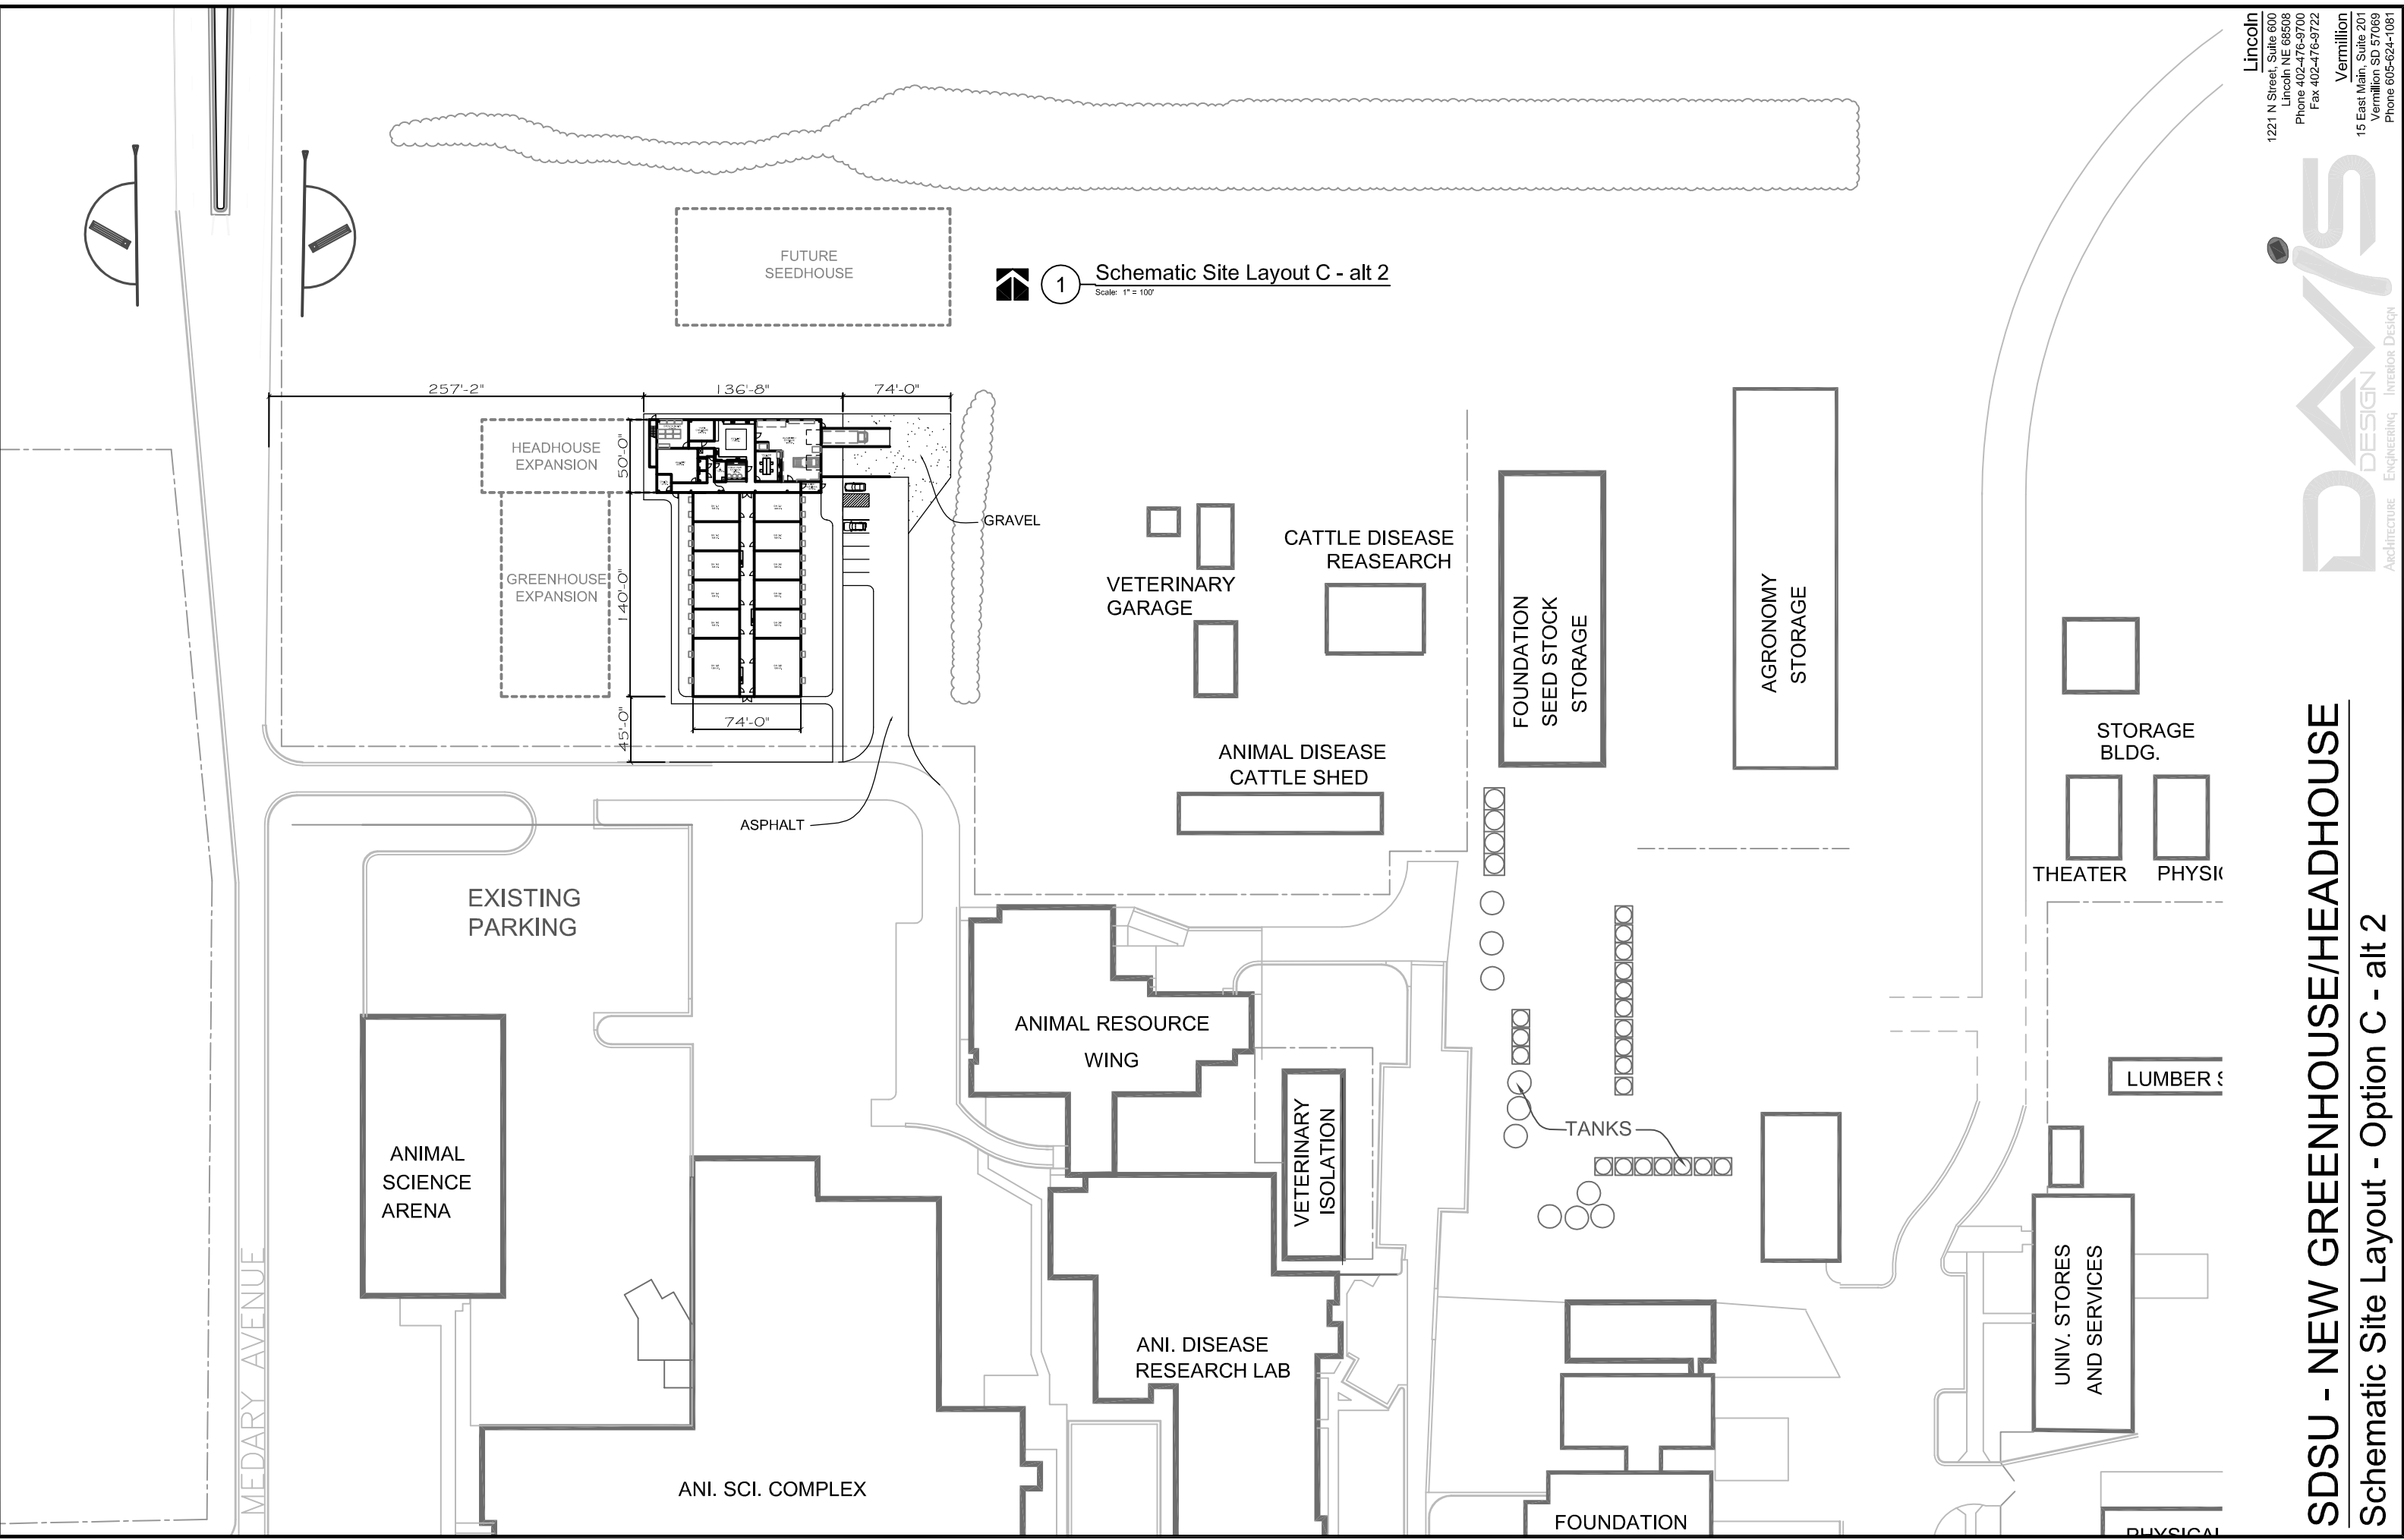

1 Schematic Site Layout C - alt 2
 Scale: 1" = 100'

Lincoln
 1221 N Street, Suite 600
 Lincoln, NE 68508
 Phone 402-476-9700
 Fax 402-476-9722

Vermillion
 15 East Main, Suite 201
 Vermillion, SD 57069
 Phone 605-624-1081

SDSU - NEW GREENHOUSE/HEADHOUSE
 Schematic Site Layout - Option C - alt 2